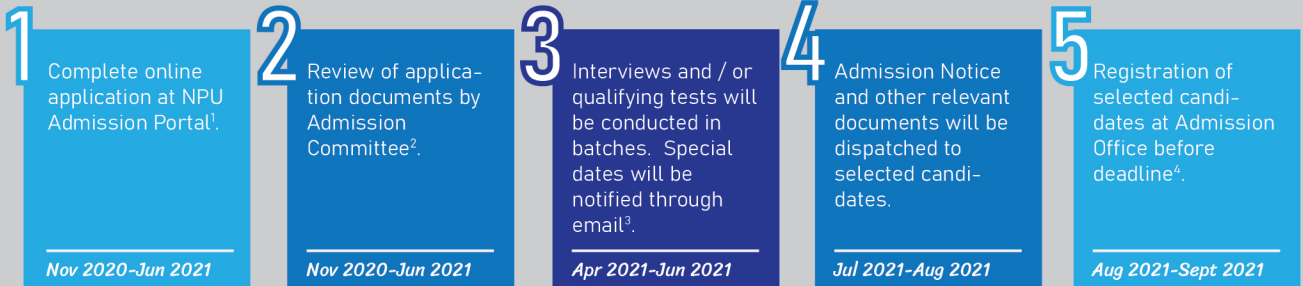

**GLOBALLY
ACCREDITED
ENGINEERING
PROGRAMS**

18
Dual Degree Programs
in 6 Countries

650
Annual
Exchange Students

2,100+
Professors and
Associate Professors

31,000+
Students

Student Facilities

Application and Selection Procedure

Admission Portal: <http://admission.npu.edu.cn/>

¹ Online application through Admission Portal is the only acceptable method to apply at NPU. Applicants should upload all the documents carefully and submit the filled application form before deadline.